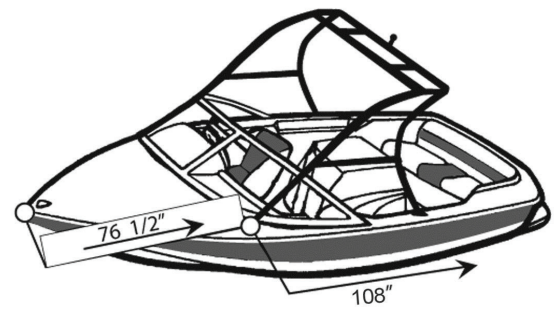

SPECIALTY COVERS FOR TOURNAMENT SKI BOATS WITH TOWER

PRODUCT FEATURES

- Two extra-long tower slots accommodate virtually any tower configuration.
- Tower slots are completely lined with marine-grade hook & loop fasteners to keep the boat fully protected.
- Unique styling conforms well to windshields.
- Suitable for trailering when properly tied down.
- Cover comes with heavy-duty boat cover tie-down kit, 2 rope ratchets and easy installation instructions.

Centerline	Beam	Inboard/Outdrive	Base #
18' 6"	90"	NTST-18	74518N
19' 6"	90"	NTST-19	74519N
20' 6"	92"	NTST-20	74520N
19' 6"	102"	TST-19	74519
20' 6"	102"	TST-20	74520
21' 6"	102"	TST-21	74521
22' 6"	102"	TST-22	74522
23' 6"	102"	TST-23	74523

Note: Coverage is not provided for swim platform.

Performance Poly-Guard®

- 8oz. 100% Marine Grade Polyester
- Highest tear strength available
- Excellent resistance to UV rays, fading and mildew
- Extremely water repellent and breathable
- Made in the USA
- *To order, add "P" and your color number to the end of the base part number.*

Sun-DURA®

- 7oz. 100% Solution Dyed Marine-Grade Polyester
- Superior resistance to UV rays, fading and mildew
- Exceptional water repellency
- Excellent resistance to overall wear-and-tear
- Proudly designed and sewn in the USA
- *To order, add "S" and your color number to the end of the base part number.*

#DXXX (11/19)

More Information at CarverCovers.com
or call (888) 48-COVER.

The Best Covers Under the Sun™