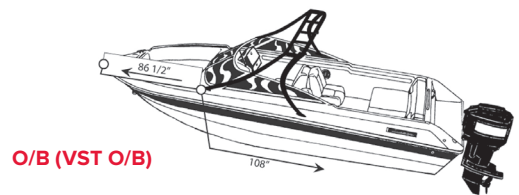

SPECIALTY COVERS FOR V-HULL RUNABOUT BOATS WITH TOWER

PRODUCT FEATURES

- Two extra-long tower slots accommodate virtually any tower configuration.
- Tower slots are completely lined with marine-grade hook & loop fasteners to keep the boat fully protected.
- Unique styling conforms well to windshields.
- Suitable for trailering when properly tied down.
- Cover comes with heavy-duty boat cover tie-down kit, 2 rope ratchets and easy installation instructions.

I/O (VST I/O)

Centerline	Beam	I/O Desc.	Base #
18' 6"	102"	VST-18 I/O	97118
19' 6"	102"	VST-19 I/O	97119
20' 6"	102"	VST-20 I/O	97120
21' 6"	102"	VST-21 I/O	97121
22' 6"	102"	VST-22 I/O	97122
23' 6"	102"	VST-23 I/O	97123
24' 6"	102"	VST-24 I/O	97124

O/B (VST O/B)

Centerline	Beam	O/B Desc.	Base #
18' 6"	102"	VST-18 O/B	97018
19' 6"	102"	VST-19 O/B	97019
20' 6"	102"	VST-20 O/B	97020
21' 6"	102"	VST-21 O/B	97021

Note: Coverage is not provided for extended swim platforms.

Performance Poly-Guard®

- 8oz. 100% Marine Grade Polyester
- Highest tear strength available
- Excellent resistance to UV rays, fading and mildew
- Extremely water repellent and breathable
- Made in the USA
- *To order, add "P" and your color number to the end of the base part number.*

Sun-DURA®

- 7oz. 100% Solution Dyed Marine-Grade Polyester
- Superior resistance to UV rays, fading and mildew
- Exceptional water repellency
- Excellent resistance to overall wear-and-tear
- Proudly designed and sewn in the USA
- *To order, add "S" and your color number to the end of the base part number.*

#DXXX (11/19)

More Information at CarverCovers.com
or call (888) 48-COVER.

The Best Covers Under the Sun™