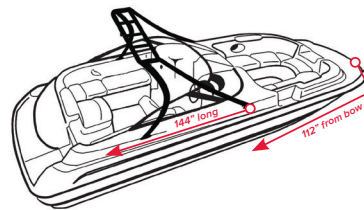

#DXXX (11/19)

More Information at CarverCovers.com
or call (888) 48-COVER.

The Best Covers Under the Sun™

SPECIALTY COVERS FOR DECK BOATS WITH TOWER

Covers Up to 24'6"
Tower slot starts 83" from the bow and is 108" long

Covers 25'6" and Over
Tower slot starts 112" from the bow and is 144" long

PRODUCT FEATURES

- ▶ Two extra-long tower slots accommodate virtually any tower configuration.
- ▶ Tower slots are completely lined with marine-grade hook & loop fasteners to keep the boat fully protected.
- ▶ Unique styling conforms well to windshields.
- ▶ Suitable for trailering when properly tied down.
- ▶ Cover comes with heavy-duty boat cover tie-down kit, 2 rope ratchets and easy installation instructions.