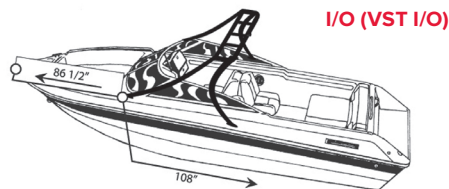

SPECIALTY COVERS FOR V-HULL RUNABOUT BOATS WITH TOWER

PRODUCT FEATURES

- Two extra-long tower slots accommodate virtually any tower configuration.
- Tower slots are completely lined with marine-grade hook & loop fasteners to keep the boat fully protected.
- Unique styling conforms well to windshields.
- Suitable for trailering when properly tied down.
- Cover comes with heavy-duty boat cover tie-down kit, 2 rope ratchets and easy installation instructions.

I/O (VST I/O)

Centerline	Beam	I/O Desc.	Base #
18' 6"	102"	VST-18 I/O	97118
19' 6"	102"	VST-19 I/O	97119
20' 6"	102"	VST-20 I/O	97120
21' 6"	102"	VST-21 I/O	97121
22' 6"	102"	VST-22 I/O	97122
23' 6"	102"	VST-23 I/O	97123
24' 6"	102"	VST-24 I/O	97124

O/B (VST O/B)

Centerline	Beam	O/B Desc.	Base #
18' 6"	102"	VST-18 O/B	97018
19' 6"	102"	VST-19 O/B	97019
20' 6"	102"	VST-20 O/B	97020
21' 6"	102"	VST-21 O/B	97021

Note: Coverage is not provided for extended swim platforms.

Performance Poly-Guard®

- 8oz. 100% Marine Grade Polyester
- Highest tear strength available
- Excellent resistance to UV rays, fading and mildew
- Extremely water repellent and breathable
- Made in the USA
- *To order, add "P" and your color number to the end of the base part number.*

Sun-DURA®

- 7oz. 100% Solution Dyed Marine-Grade Polyester
- Superior resistance to UV rays, fading and mildew
- Exceptional water repellency
- Excellent resistance to overall wear-and-tear
- Proudly designed and sewn in the USA
- *To order, add "S" and your color number to the end of the base part number.*

#DXXX (11/19)

More Information at CarverCovers.com
or call (888) 48-COVER.

The Best Covers Under the Sun™