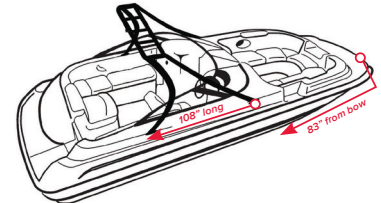

#DXXX (11/19)

More Information at CarverCovers.com
or call (888) 48-COVER.

The Best Covers Under the Sun™

SPECIALTY COVERS FOR DECK BOATS WITH TOWER

Covers Up to 24'6"
Tower slot starts 83" from the bow and is 108" long

Covers 25'6" and Over
Tower slot starts 112" from the bow and is 144" long

PRODUCT FEATURES

- ▶ Two extra-long tower slots accommodate virtually any tower configuration.
- ▶ Tower slots are completely lined with marine-grade hook & loop fasteners to keep the boat fully protected.
- ▶ Unique styling conforms well to windshields.
- ▶ Suitable for trailering when properly tied down.
- ▶ Cover comes with heavy-duty boat cover tie-down kit, 2 rope ratchets and easy installation instructions.